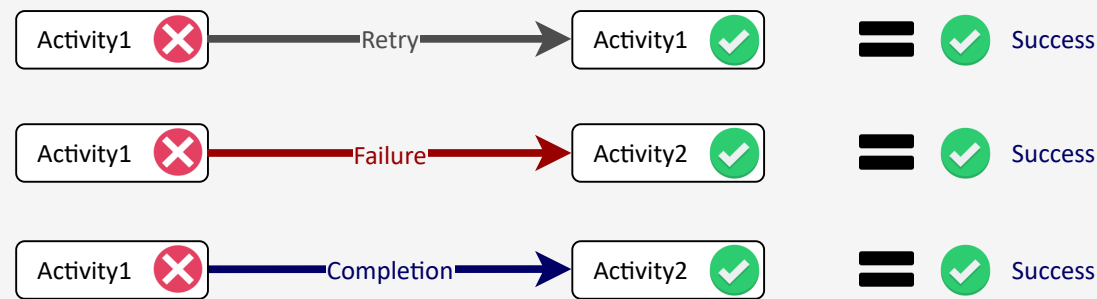

# Azure Data Factory Activity and Pipeline Outcomes

Last Updated: 11-Feb-2021

Legend:

## Activity Status & Dependency

## Pipeline Status

Activity1 Succeeds and Pipeline Succeeds

Activity1 Fails and Pipeline Succeeds

Activity1 Fails and Pipeline Fails

Subsequent Activity Fails and Pipeline Fails