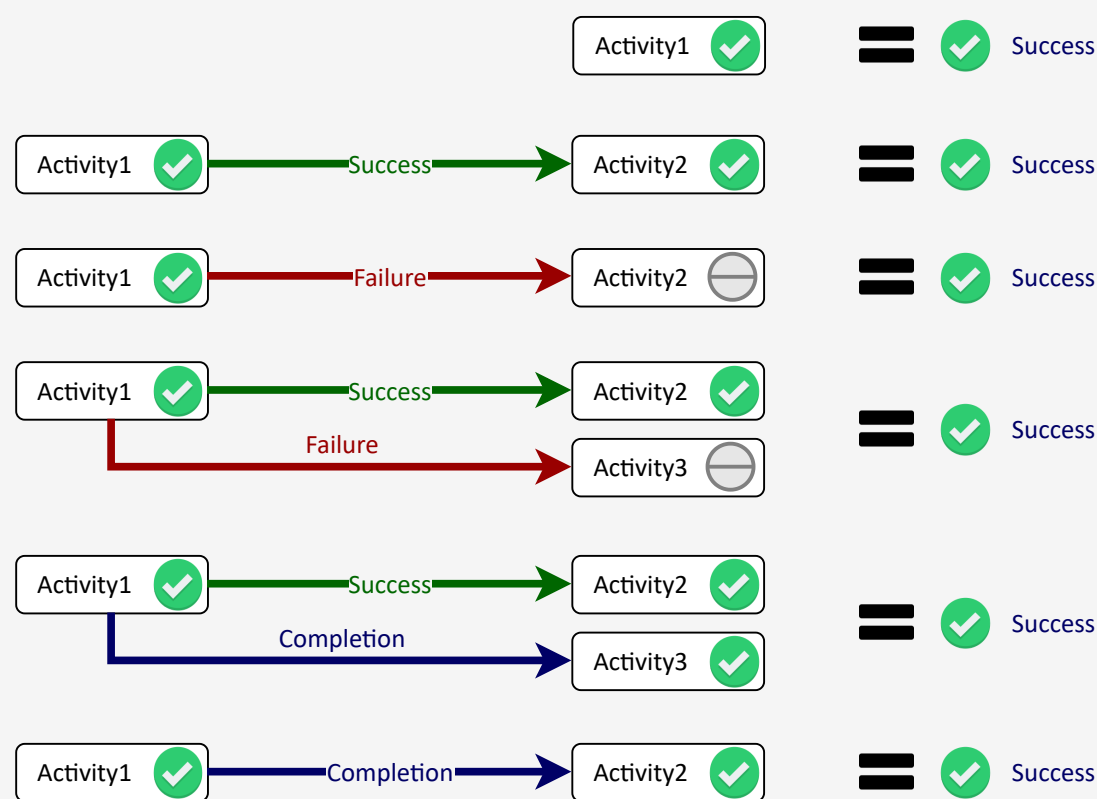

# Azure Data Factory Activity and Pipeline Outcomes

Last Updated: 11-Feb-2021

Legend:

## Activity Status & Dependency

## Pipeline Status

Activity1 Succeeds and Pipeline Succeeds

Activity1 Fails and Pipeline Succeeds

Activity1 Fails and Pipeline Fails

Subsequent Activity Fails and Pipeline Fails